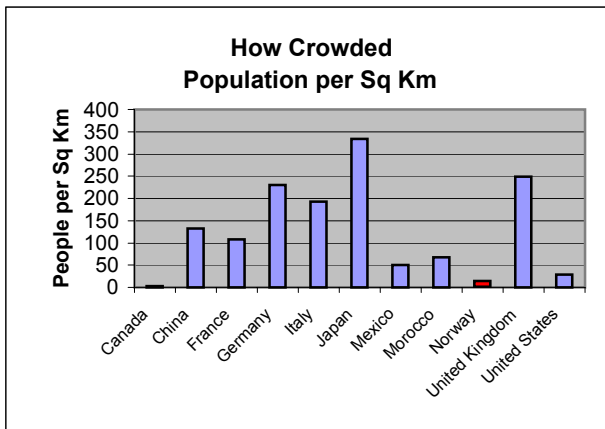

Norway

Fun Fact!

© Disney

Capital
Oslo
Chief of State
King HARALD V
Head of Government
Minister Jens STOLTENBERG
Population in millions
4.5
Area Sq Km millions
0.32
or about the size of:
New Mexico

National Holiday

17-May Constitution Day

$$4.5 \text{ (Population)} / 0.32 \text{ (Area)} = 14.06 \text{ (people per Sq Km)}$$

ISPs
13

Country Code
.no

#Net Users (Millions)
2.36

Gross Domestic Product
\$0.12
(Equal to US \$ purchasing power in trillions)
Per Capita GDP
\$27,700