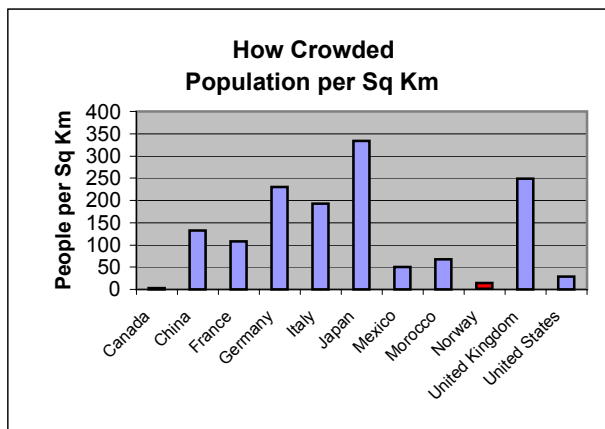

**Minister Jens STOLTENBERG**

Population in millions

**4.5**

Area Sq Km millions

**0.32**

or about the size of:

**New Mexico**

National Holiday

**17-May Constitution Day**

Population / by area = people per Sq Km  
**4.5 / 0.32 = 14.06**