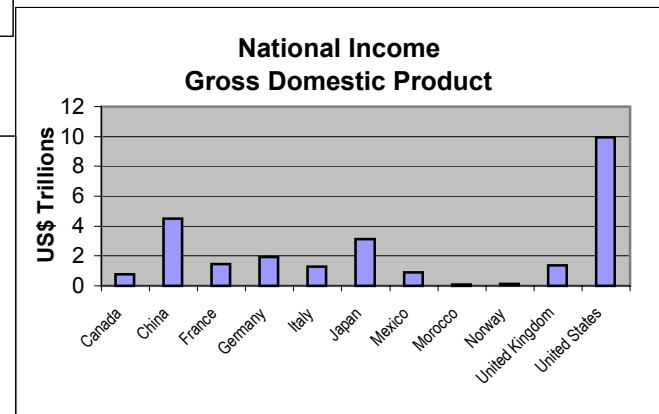

**Minister Jens STOLTENBERG**

Population in millions

**4.5**

Area Sq Km millions

**0.32**

or about the size of:

**New Mexico**

National Holiday

**17-May Constitution Day**

Population / by area = people per Sq Km  
**4.5 / 0.32 = 14.06**

# ISPs      Country Code    #Net Users (Millions)  
**13**                      **.no**                      **2.36**

Gross Domestic Product  
**\$0.12**  
 (Equal to US \$ purchasing power in trillions)  
 Per Capita GDP  
**\$27,700**