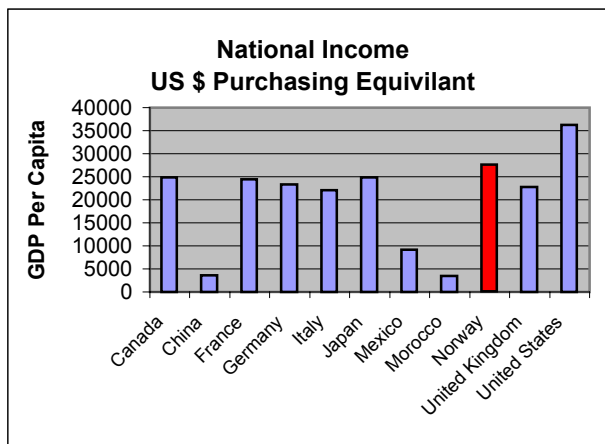

Population / by area = people per Sq Km
4.5 / 0.32 = 14.06

ISPs   Country Code   #Net Users (Millions)
13   **.no**   **2.36**