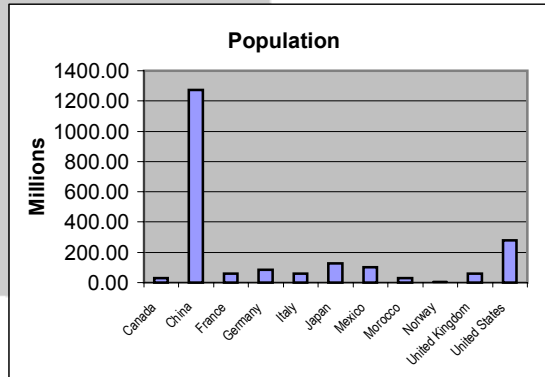

Norway

Fun Fact!

© Disney

Capital
Oslo
Chief of State
King HARALD V
Head of Government
Minister Jens STOLTENBERG
Population in millions
4.5
Area Sq Km millions
0.32
or about the size of:
New Mexico

National Holiday

17-May Constitution Day

$$4.5 \text{ (Population)} / 0.32 \text{ (Area)} = 14.06 \text{ (people per Sq Km)}$$

ISPs
13

Country Code
.no

#Net Users (Millions)
2.36

Gross Domestic Product
\$0.12
(Equal to US \$ purchasing power in trillions)
Per Capita GDP
\$27,700