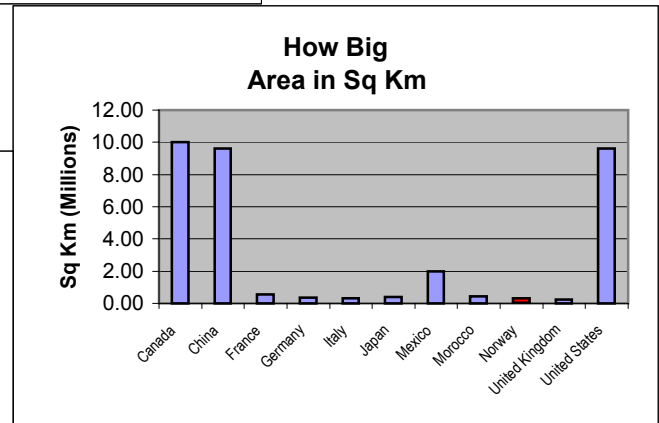

**Minister Jens STOLTENBERG**

Population in millions

**4.5**

Area Sq Km millions

**0.32**

or about the size of:

**New Mexico**

National Holiday

**17-May Constitution Day**

Population / by area = people per Sq Km  
**4.5 / 0.32 = 14.06**