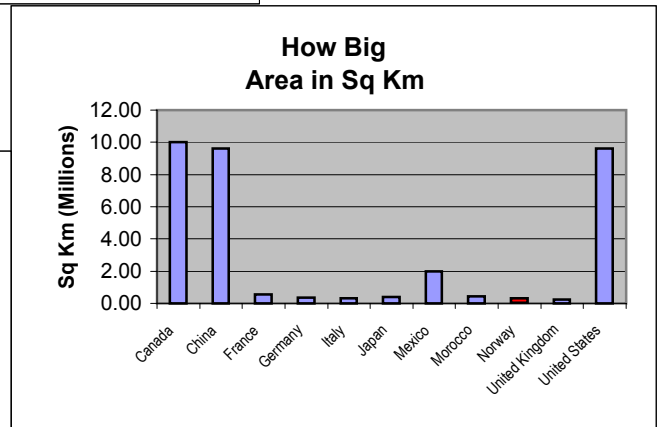

Norway

Fun Fact!

© Disney

Capital
Oslo
Chief of State
King HARALD V
Head of Government
Minister Jens STOLTENBERG
Population in millions
4.5
Area Sq Km millions
0.32
or about the size of:
New Mexico

National Holiday

17-May Constitution Day

$$4.5 \text{ (Population)} / 0.32 \text{ (Area)} = 14.06 \text{ (people per Sq Km)}$$

ISPs
13

Country Code
.no

#Net Users (Millions)
2.36

Gross Domestic Product
\$0.12
(Equal to US \$ purchasing power in trillions)
Per Capita GDP
\$27,700