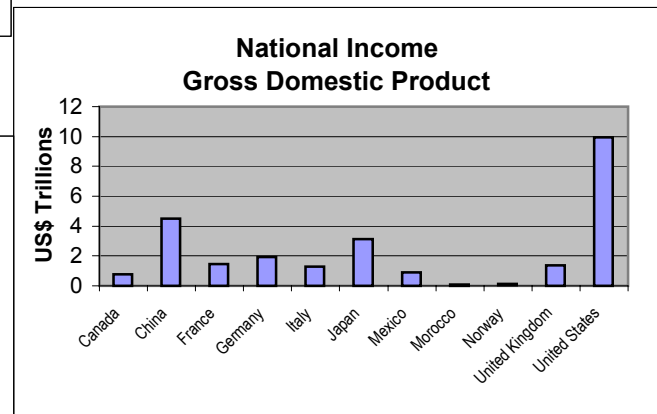

Norway

Fun Fact!

© Disney

Capital
Oslo
Chief of State
King HARALD V
Head of Government
Minister Jens STOLTENBERG
Population in millions
4.5
Area Sq Km millions
0.32
or about the size of:
New Mexico

National Holiday

17-May Constitution Day

$$4.5 \text{ (Population)} / 0.32 \text{ (Area)} = 14.06 \text{ (people per Sq Km)}$$

ISPs
13

Country Code
.no

#Net Users (Millions)
2.36

Gross Domestic Product
\$0.12
(Equal to US \$ purchasing power in trillions)
Per Capita GDP
\$27,700